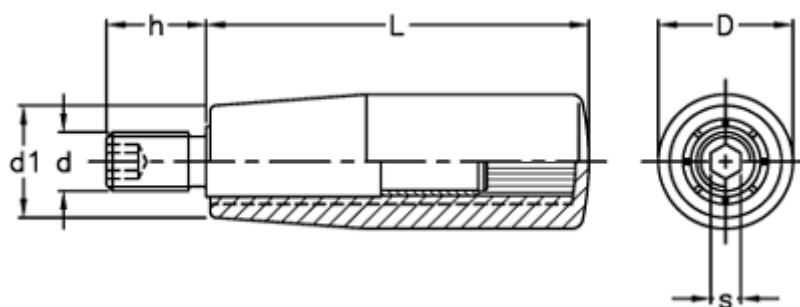

Data Sheet

Article number: 2304024952

Description: E+G Revolving handle
I.601/65+x-M10

Measures

D	= 23
d1	= 19
d 6g	= M10
h	= 17
L	= 65
s	= 5